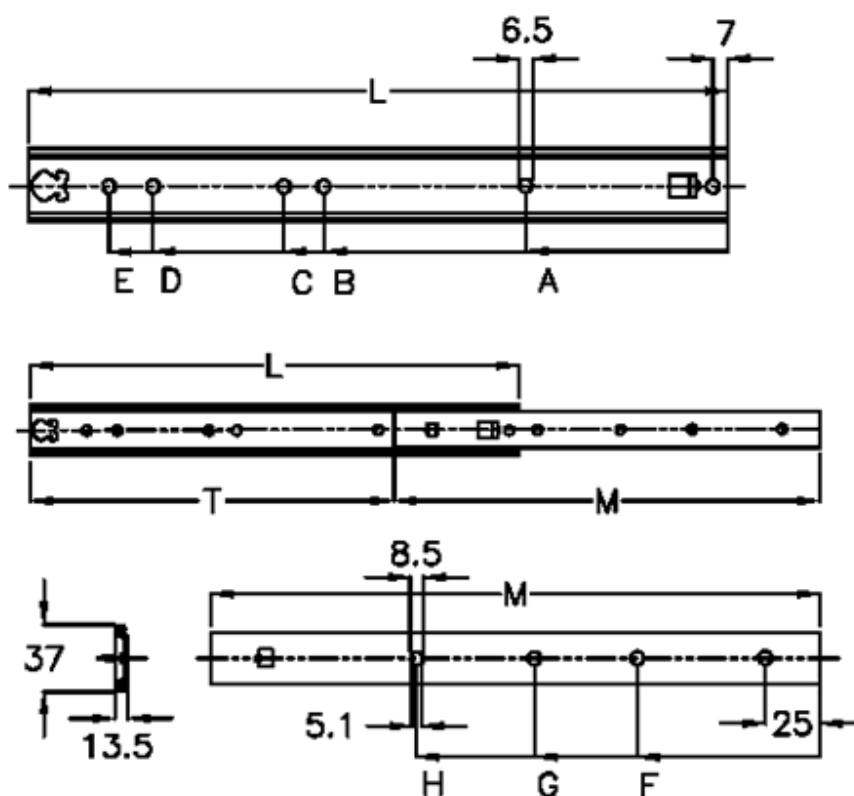

Data Sheet

Article number: 11107234

Description: Thomas Regout Telescopic Slide 11107234 FINN2, 2-piece
Length 500 mm / load cap. 54 kg / extension 373 mm

Measures

A = 167	L	= 500
B = 295	Load capacity side mounted	= 40
C = 327	M	= 485
D = 391	T	= 373
E = 423		
F = 121		
G = 217		
H = 313		